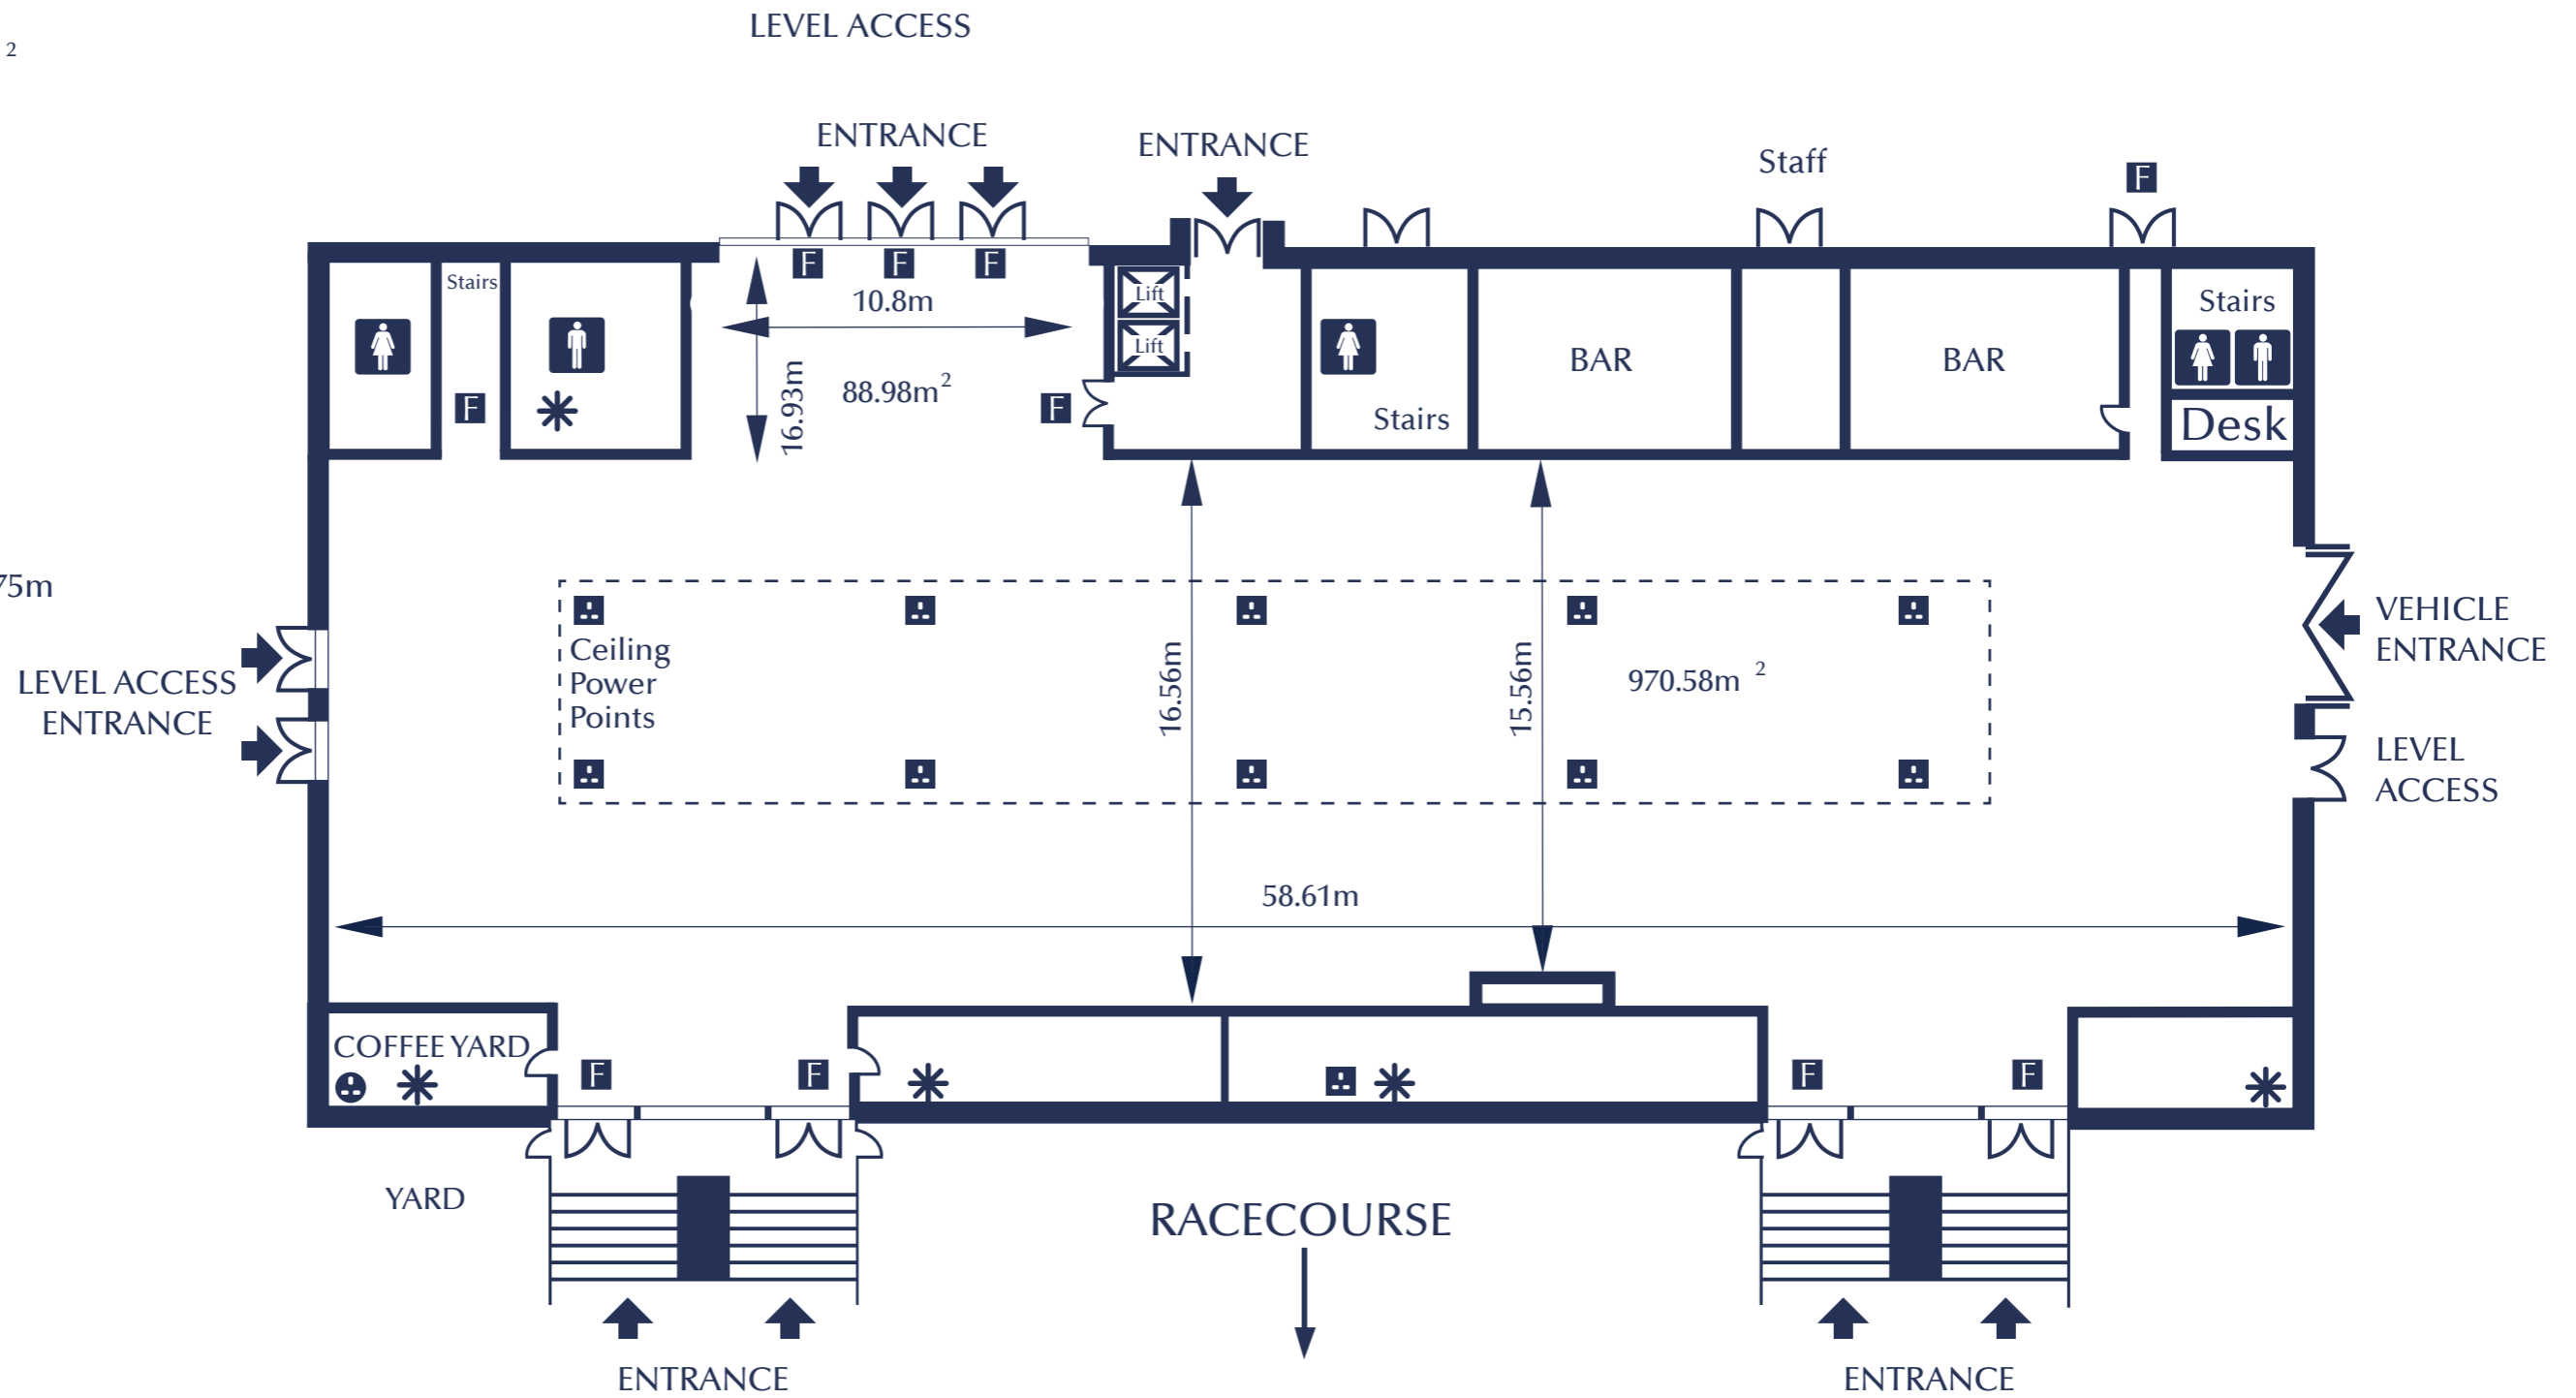

The Dubai Duty Free Grandstand Ground Floor

NOT TO SCALE

CEILING HEIGHT MIN: 3.84m

CEILING HEIGHT MAX: 7m

TOTAL AREA: 1059.55m²

MAIN DOORS
W- 1.95m, H- 2.27m

VEHICLE ENTRANCE
W-2.82m, H-2.27m

LIFTS DOOR:
W-1.16m, H-2.10m

LIFT INTERNAL
W-1.94m, H-2.32m D-1.75m

LIFT CAPACITY
1600kg, 21 people

KEY

-  Power Points
-  Toilets
-  3 Phase Power 63 or 32 Amp
-  VDU
-  Fire Doors