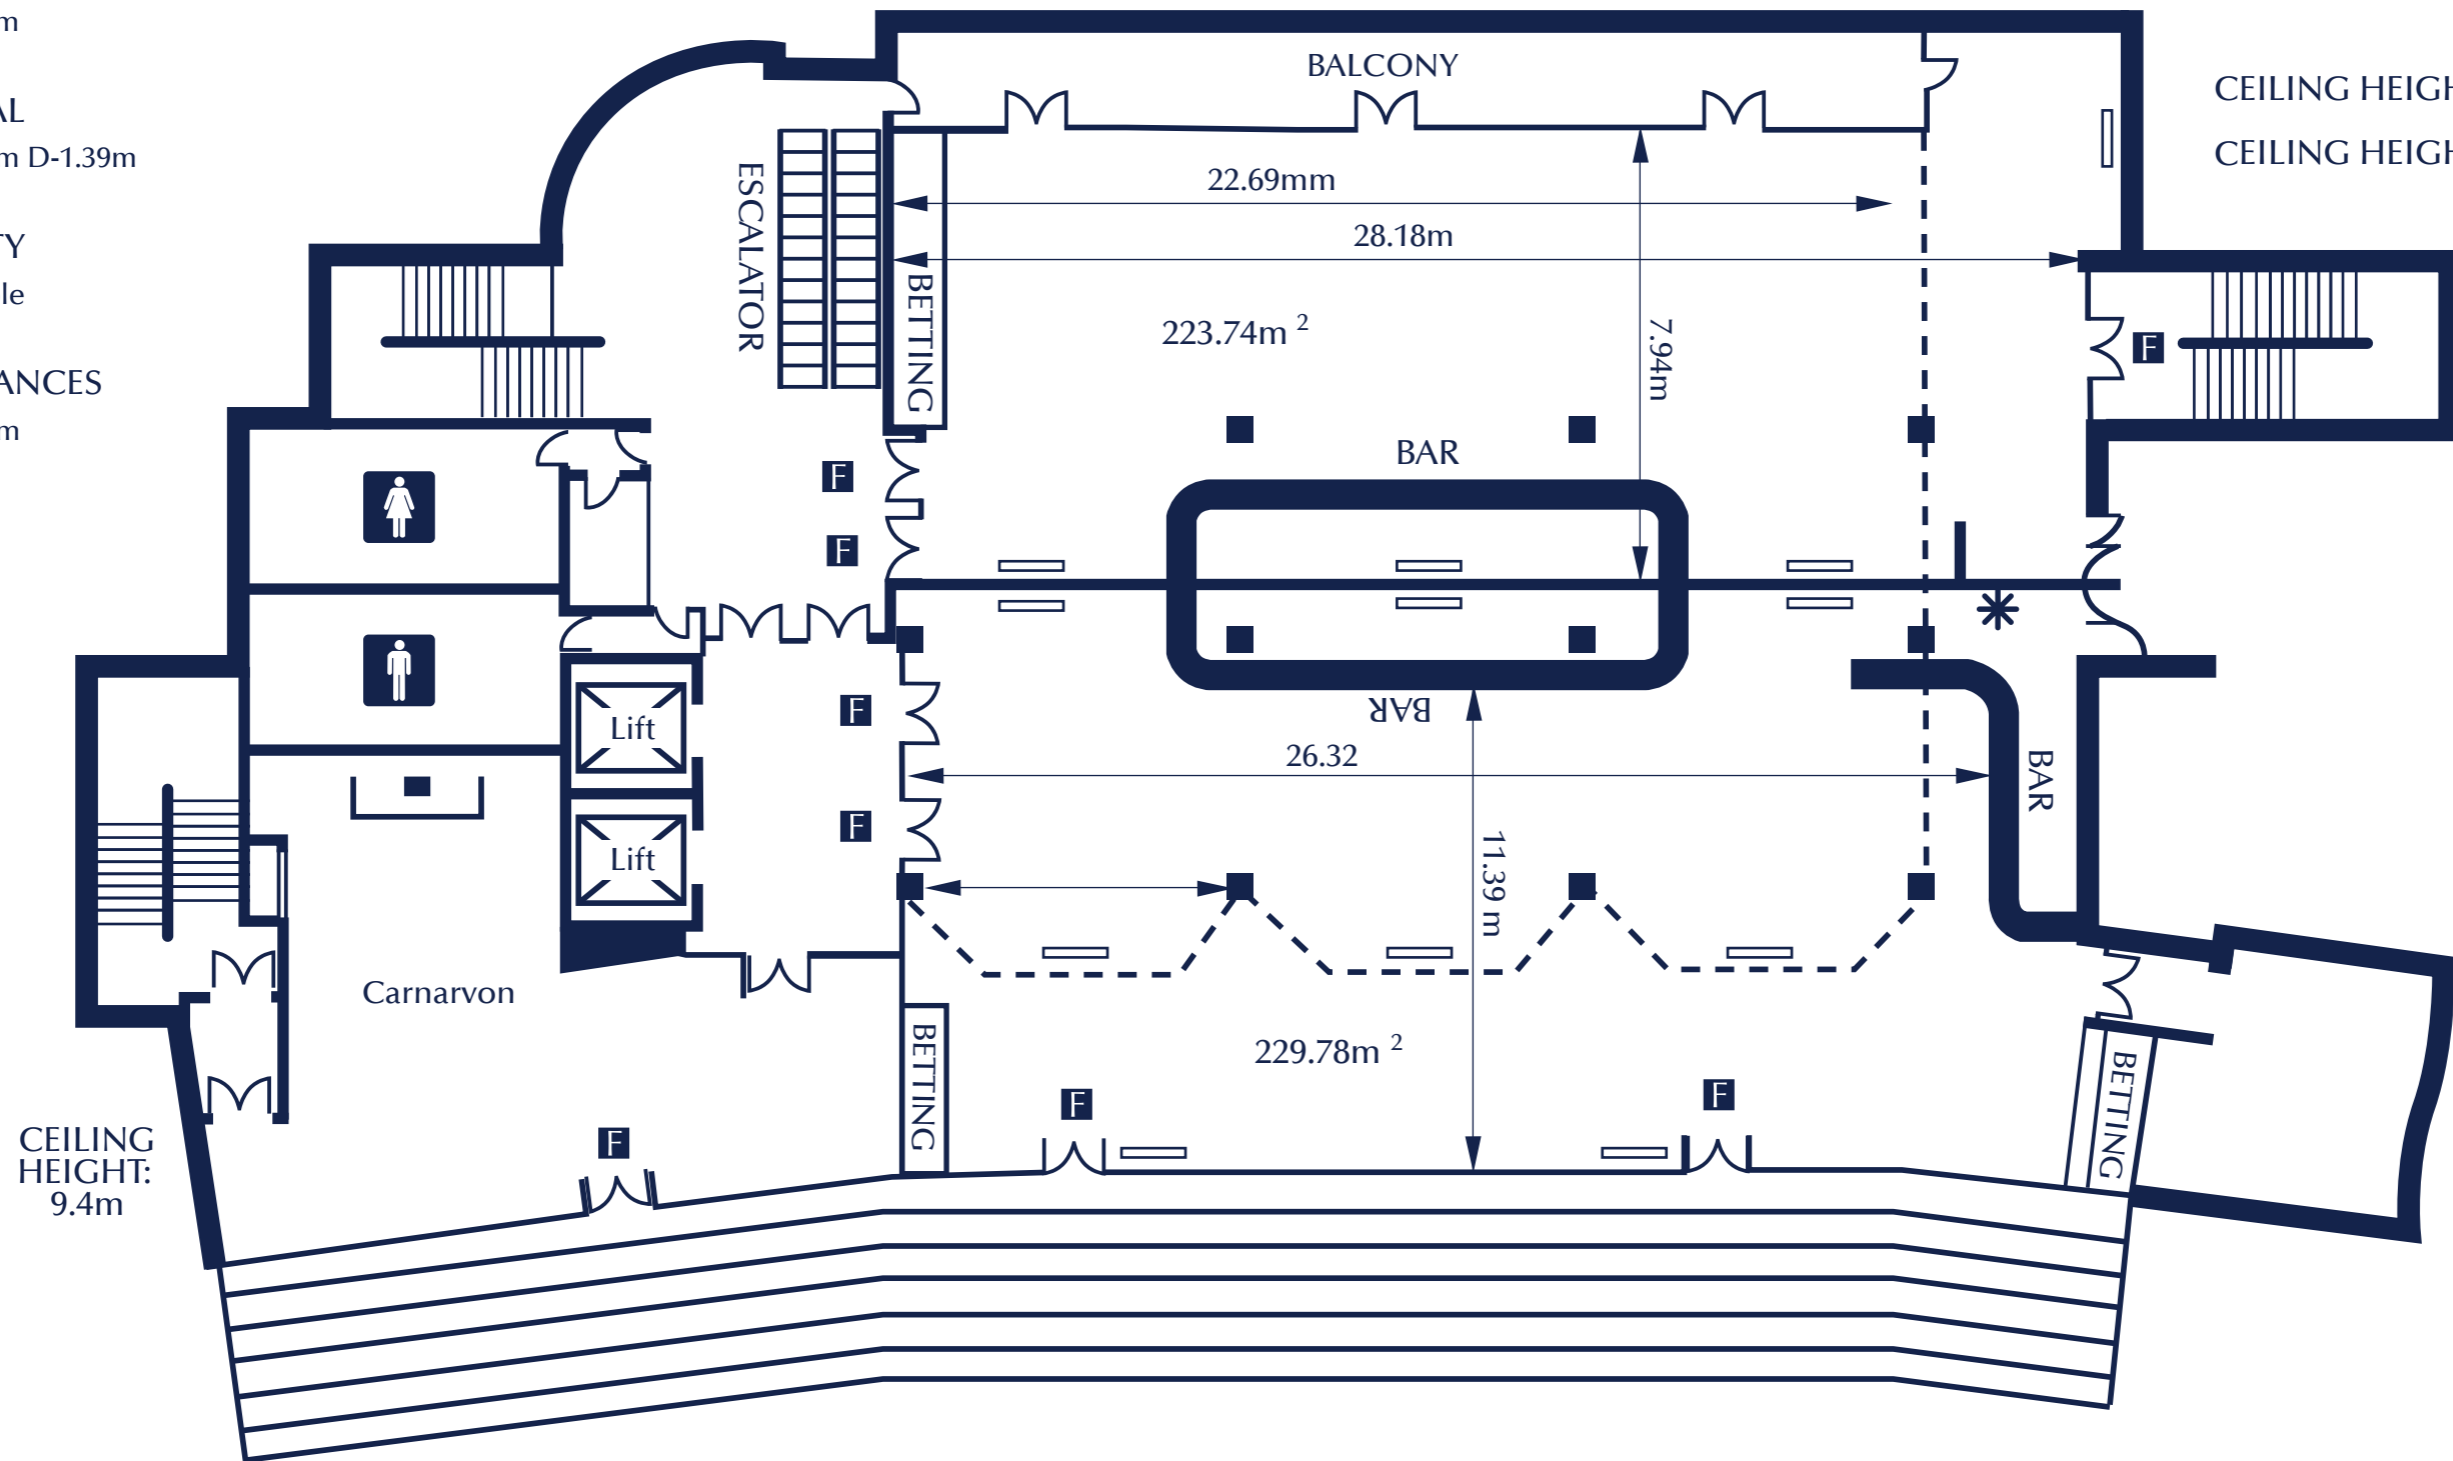

The Berkshire Stand First Floor - Paddock View & Long Room

NOT TO SCALE

CEILING HEIGHT MIN: 2.68m

CEILING HEIGHT MAX: 5.80m

LIFT DOORS

W-0.99m H-1.30m

LIFT INTERNAL

W-1.93m H-2.07m D-1.39m

LIFT CAPACITY

1200kg, 16 people

DOOR ENTRANCES

W-1.44m H-2.13m

CEILING HEIGHT MIN: 2.49m

CEILING HEIGHT MAX: 5.80m

KEY

-  Power Points
-  Toilets
-  3 Phase Power 63 or 32 Amp
-  VDU
-  Fire Doors

RACECOURSE