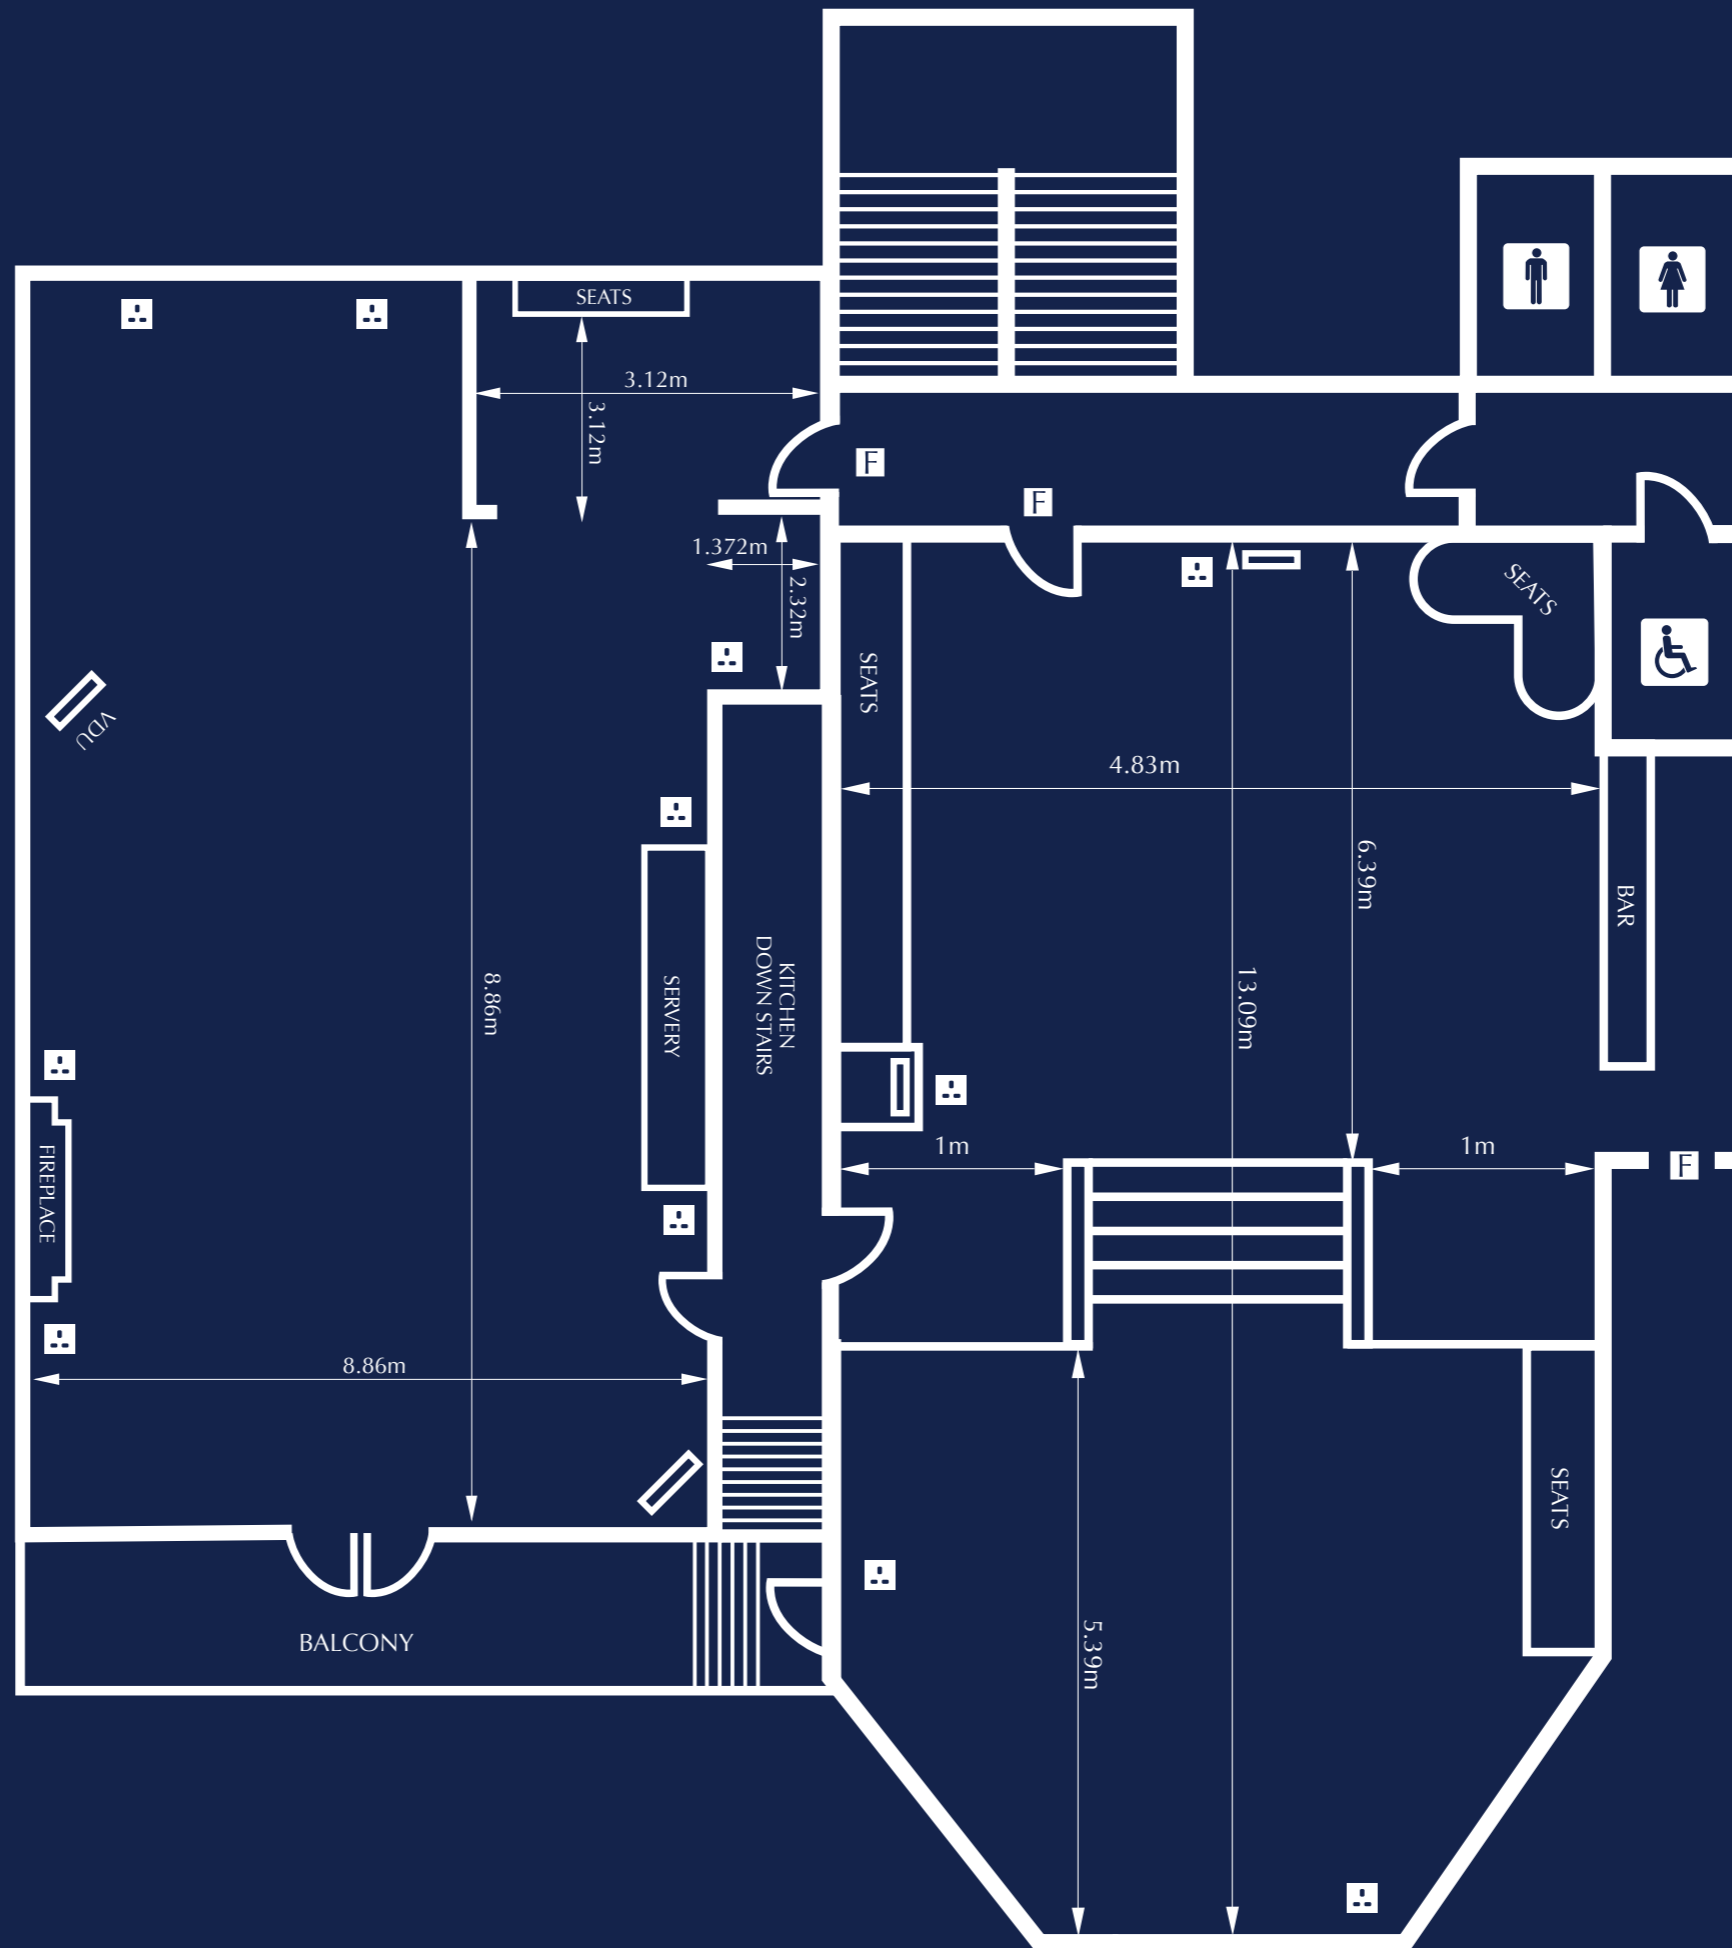

# Royal Box

NOT TO SCALE

BAR SIDE DOOR  
W-1.06m H-2.11m

CEILING HEIGHT MIN: 2.09m  
CEILING HEIGHT MAX: 2.93m  
TOTAL AREA: 57.32m<sup>2</sup>

DINING SIDE DOOR  
W-0.88m H-2.11m

CEILING HEIGHT MIN: 2.95m  
CEILING HEIGHT MAX: 3.36m  
TOTAL AREA: 83.7m<sup>2</sup>

## KEY

-  Power Points
-  Toilets
-  3 Phase Power 63 or 32 Amp
-  VDU
-  Fire Doors

RACECOURSE