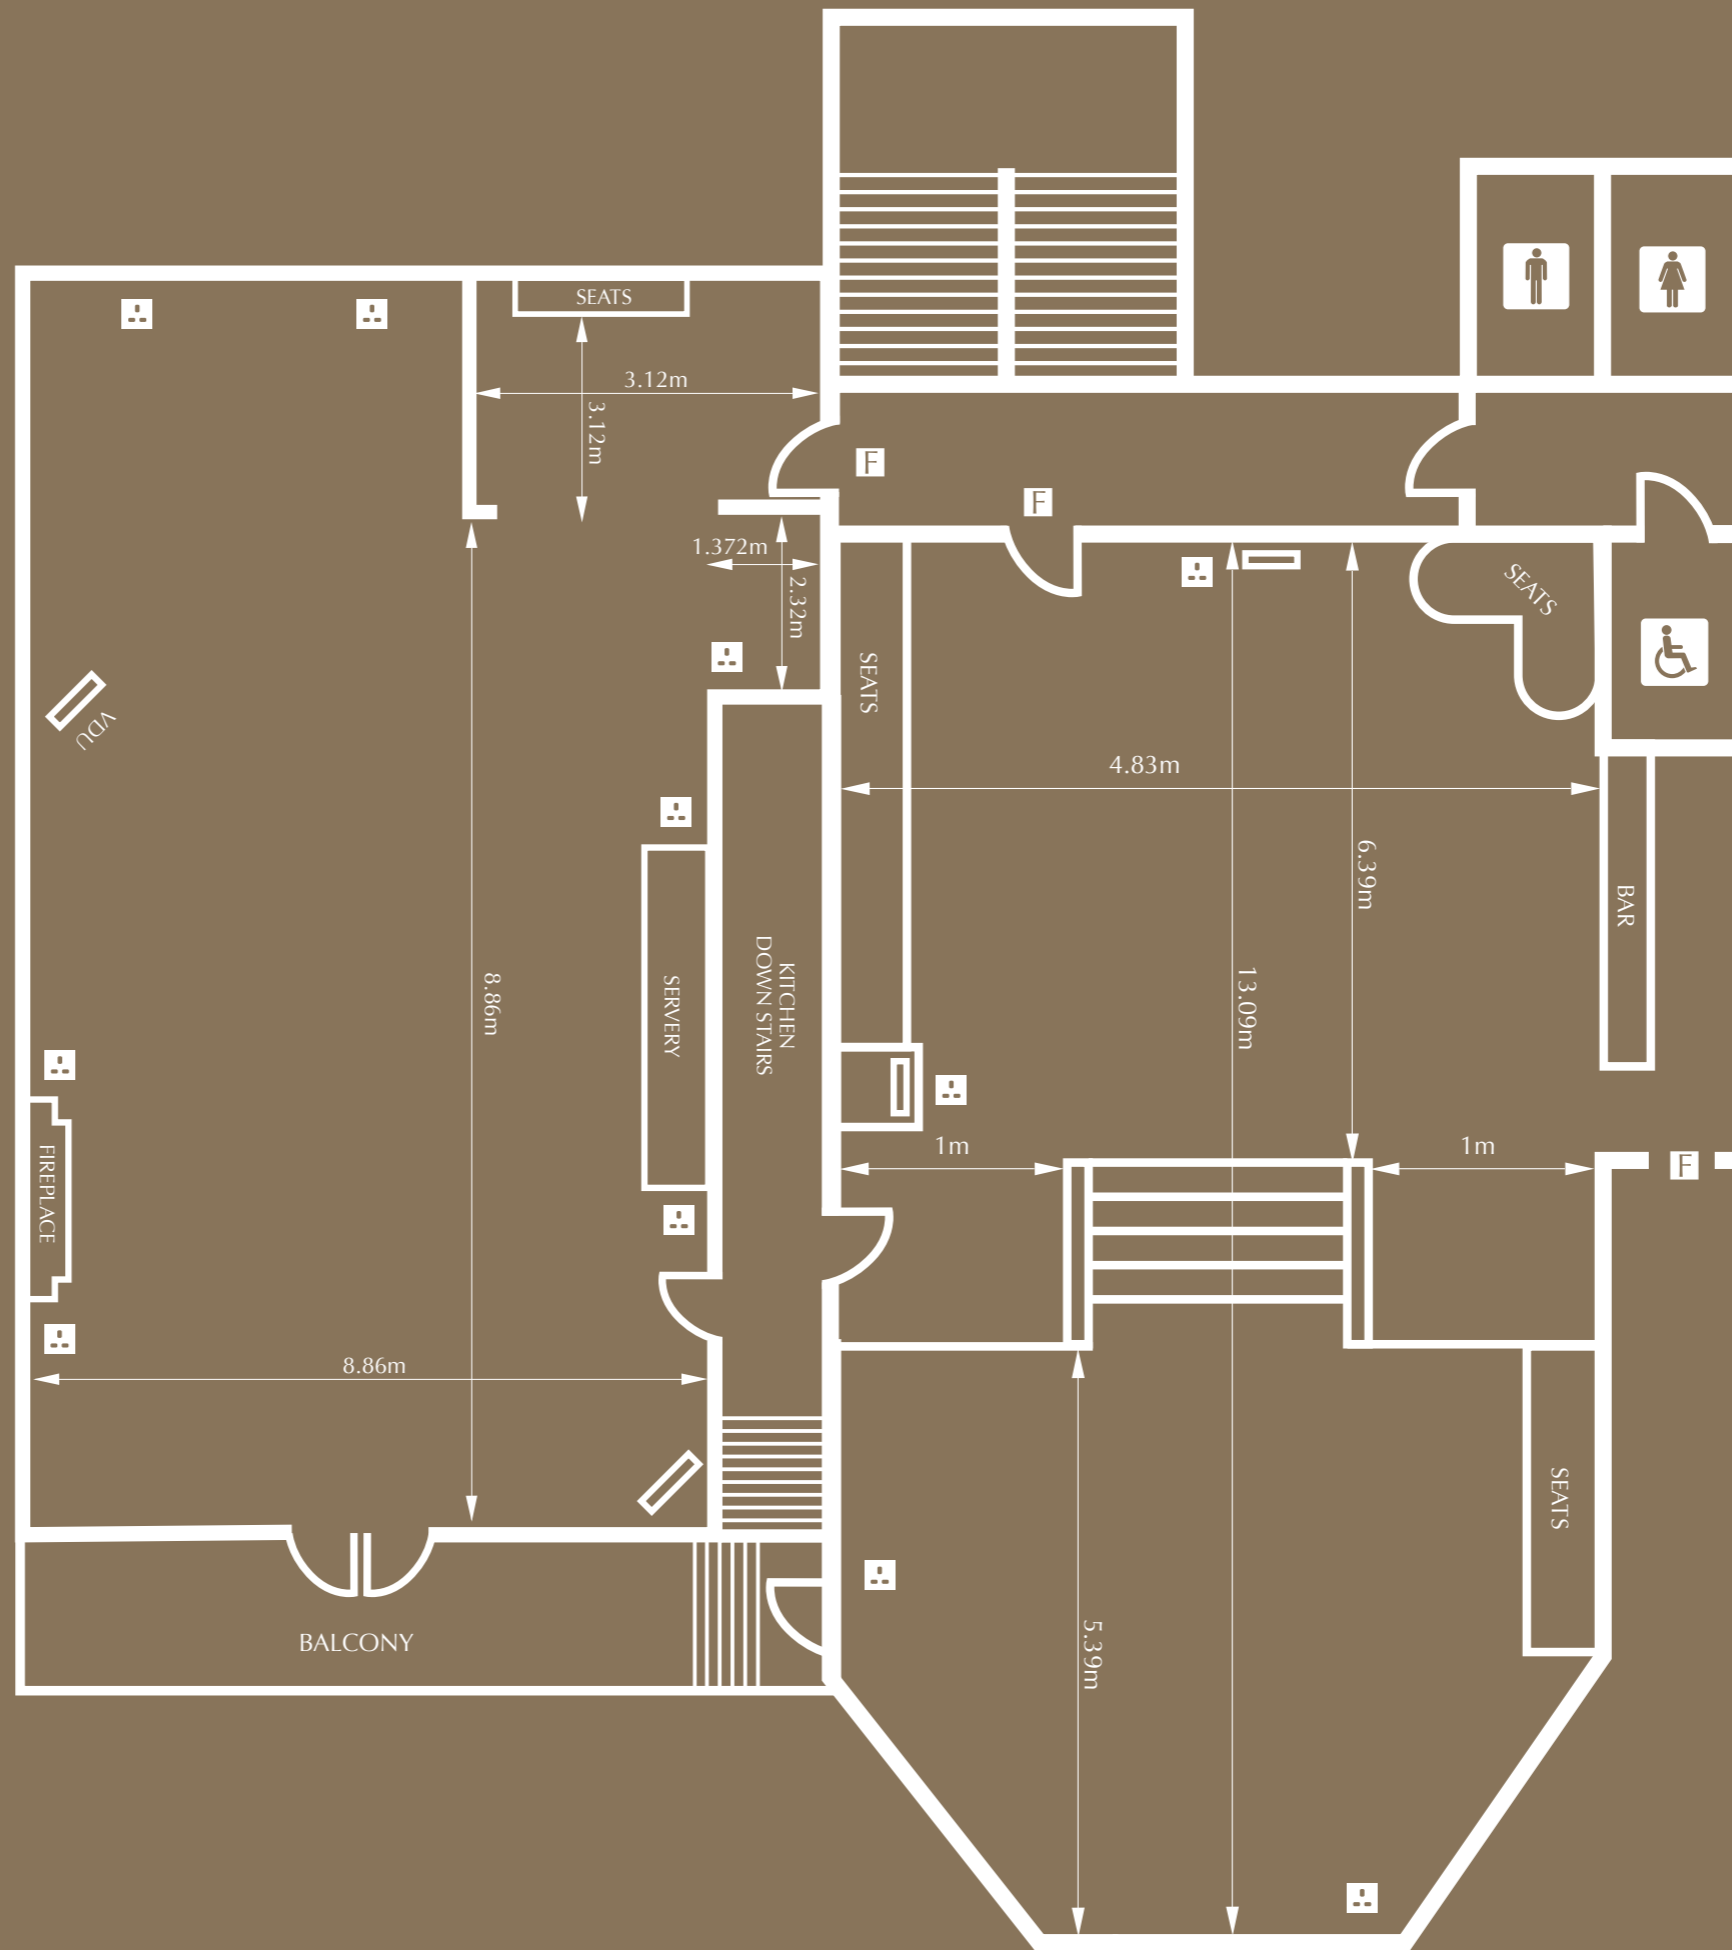

Royal Box

NOT TO SCALE

BAR SIDE DOOR
W-1.06m H-2.11m

CEILING HEIGHT MIN: 2.09m
CEILING HEIGHT MAX: 2.93m
TOTAL AREA: 57.32m²

DINING SIDE DOOR
W-0.88m H-2.11m

CEILING HEIGHT MIN: 2.95m
CEILING HEIGHT MAX: 3.36m
TOTAL AREA: 83.7m²

KEY

-  Power Points
-  Toilets
-  3 Phase Power 63 or 32 Amp
-  VDU
-  Fire Doors

RACECOURSE