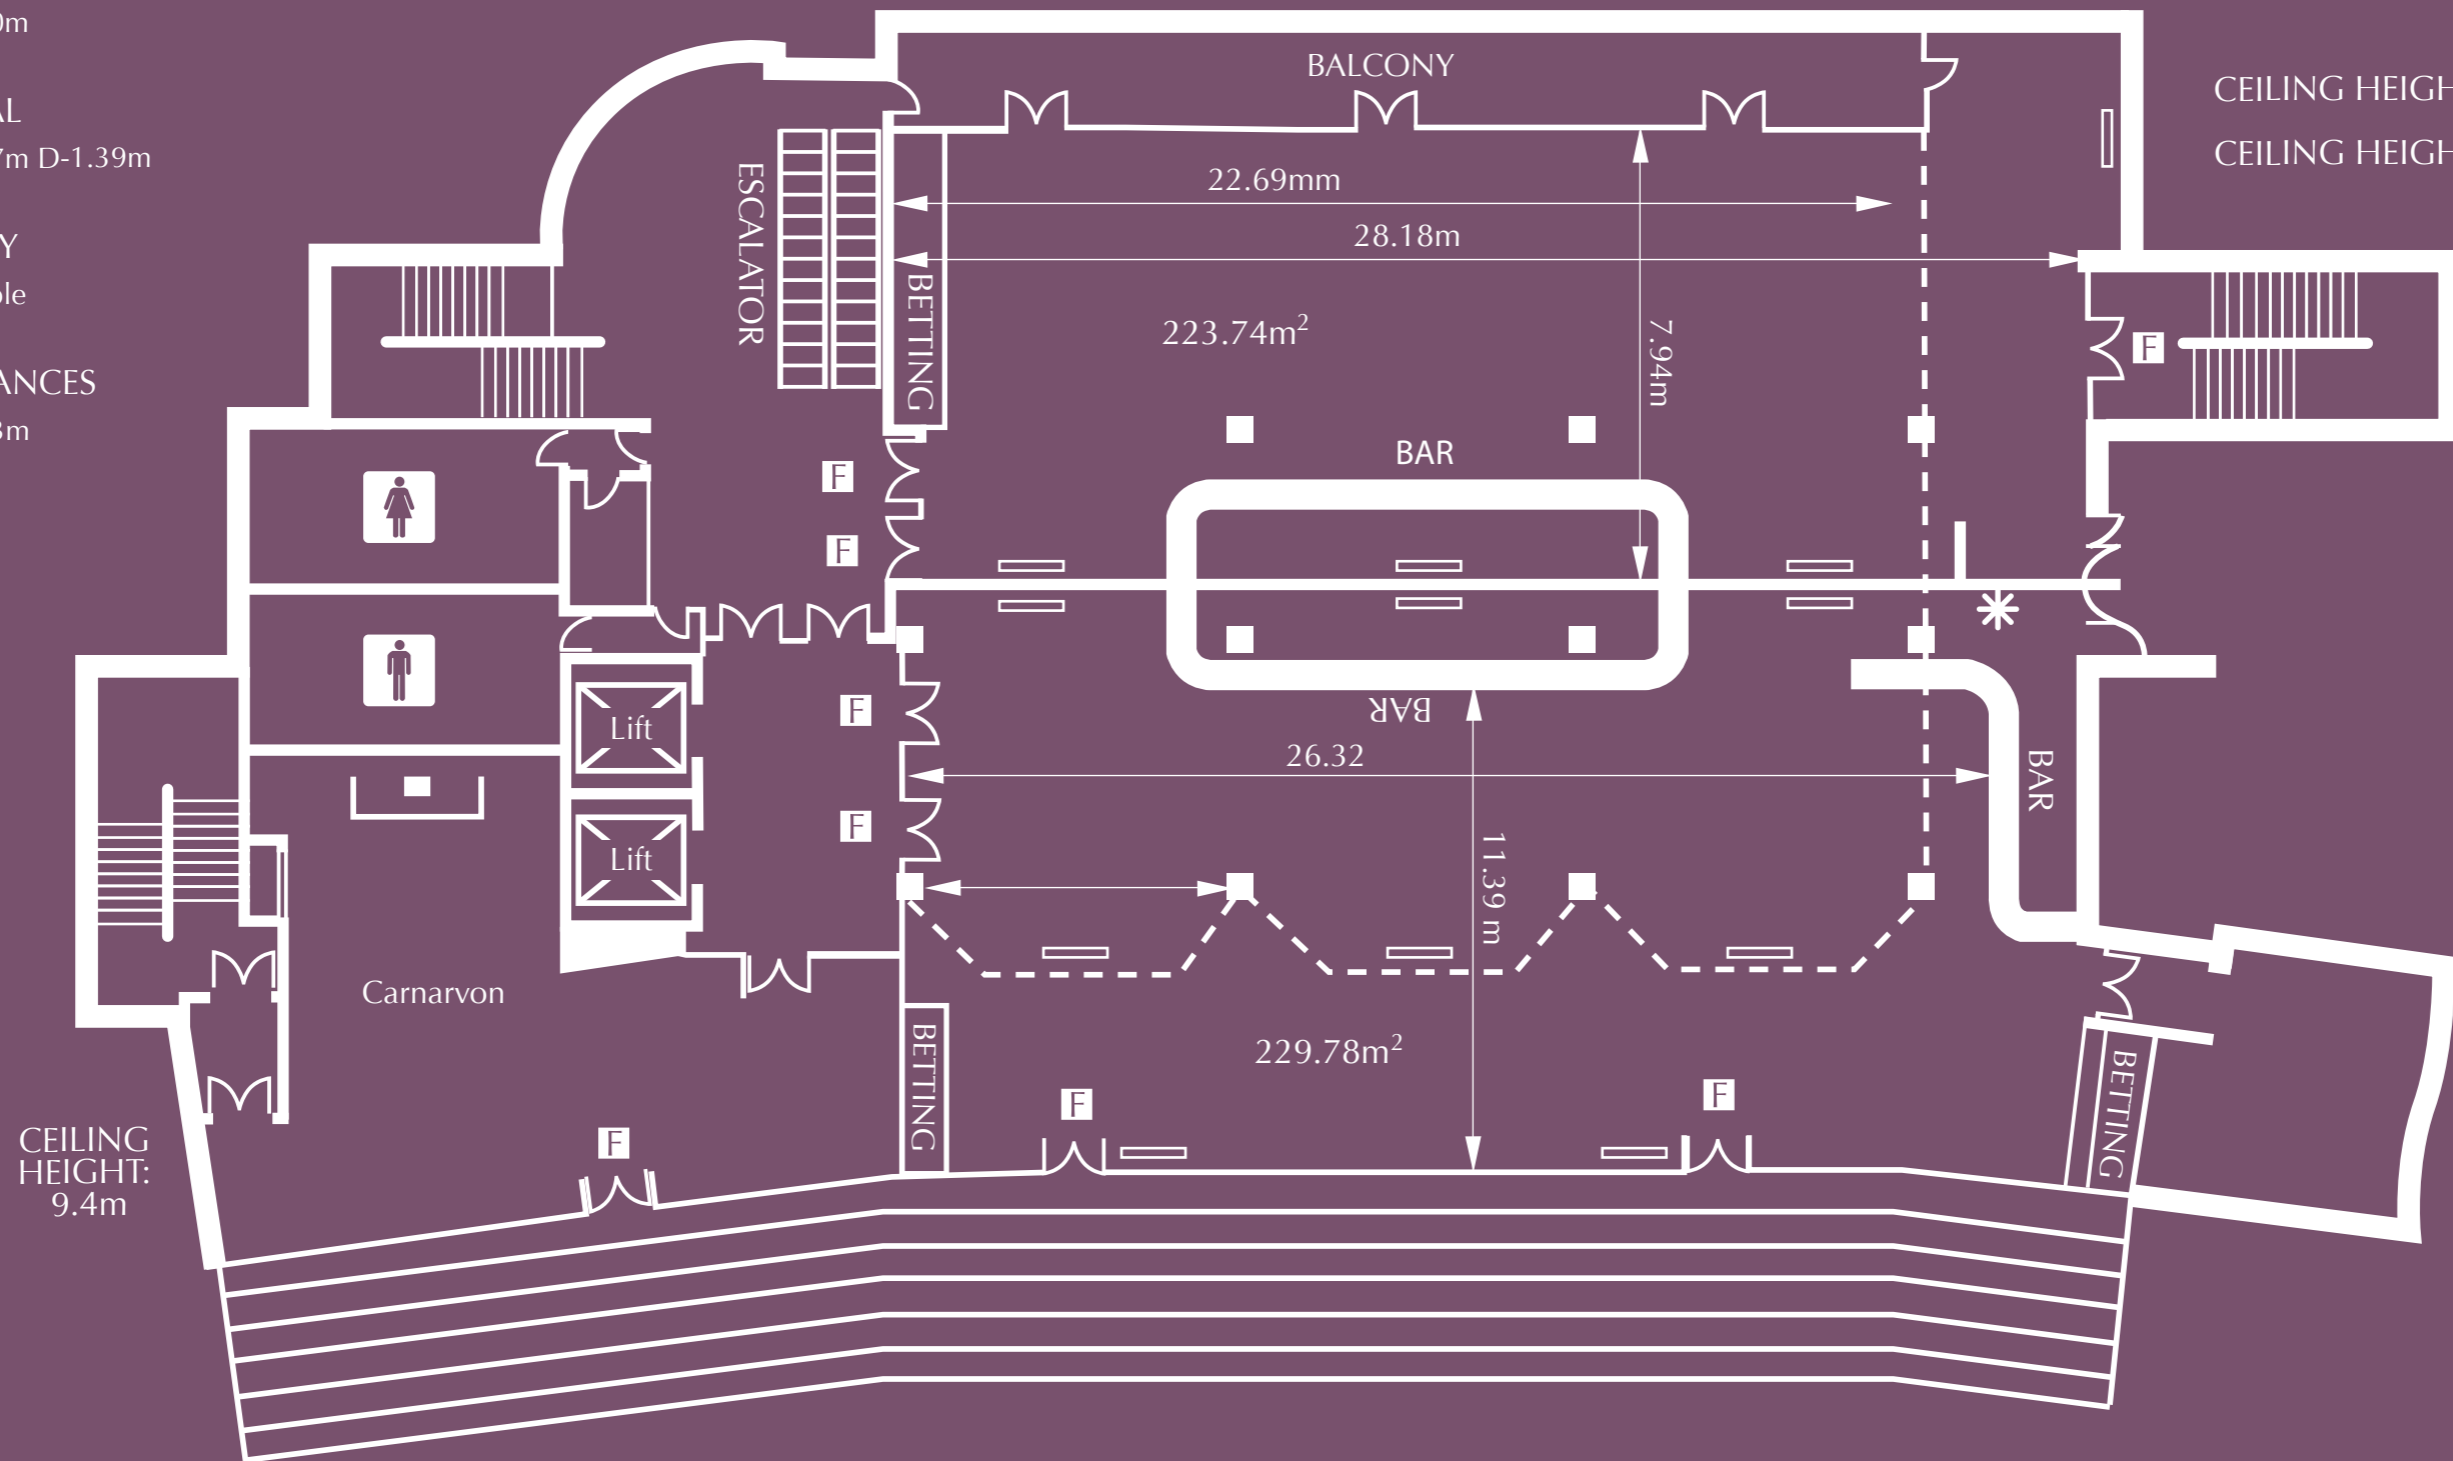

The Berkshire First Floor-Paddock View & Long Room

NOT TO SCALE

CEILING HEIGHT MIN: 2.68m

CEILING HEIGHT MAX: 5.80m

LIFT DOORS

W-0.99m H-1.30m

LIFT INTERNAL

W-1.93m H-2.07m D-1.39m

LIFT CAPACITY

1200kg, 16 people

DOOR ENTRANCES

W-1.44m H-2.13m

CEILING HEIGHT MIN: 2.49m

CEILING HEIGHT MAX: 5.80m

KEY

-  Power Points
-  Toilets
-  3 Phase Power 63 or 32 Amp
-  VDU
-  Fire Doors

RACECOURSE